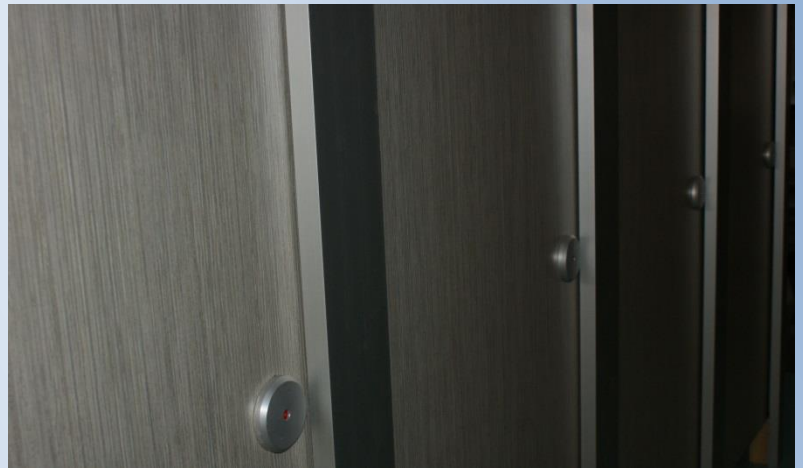

Signature

The SIGNATURE cubicle system gives a minimalistic style to any washroom environment and is extremely fast to install. Effectively-streamlined and clean-edged aluminium pilasters are of durable nature whilst still remaining elegant in appearance. SIGNATURE is available in a waterproof variation meaning they are also ideal for shower areas or other wet environments. Completely unique to Spectrum, the bespoke SIGNATURE range brings you the optimum in washroom cubicles. This contemporary range is strong and solid, cubicles that are beautifully crafted and of high quality.

F E A T U R E S

- MINIMALISTIC STYLE
- NO PRE-DRILLING
- QUICK INSTALLATION
- CLEAN LINES FINISH
- FULLY ADJUSTABLE
- MULTIPLE CHOICE OF IRONMONGERY AVAILABLE
- NO UNWANTED HOLES
- PRE-SET IRONMONGERY OPTION