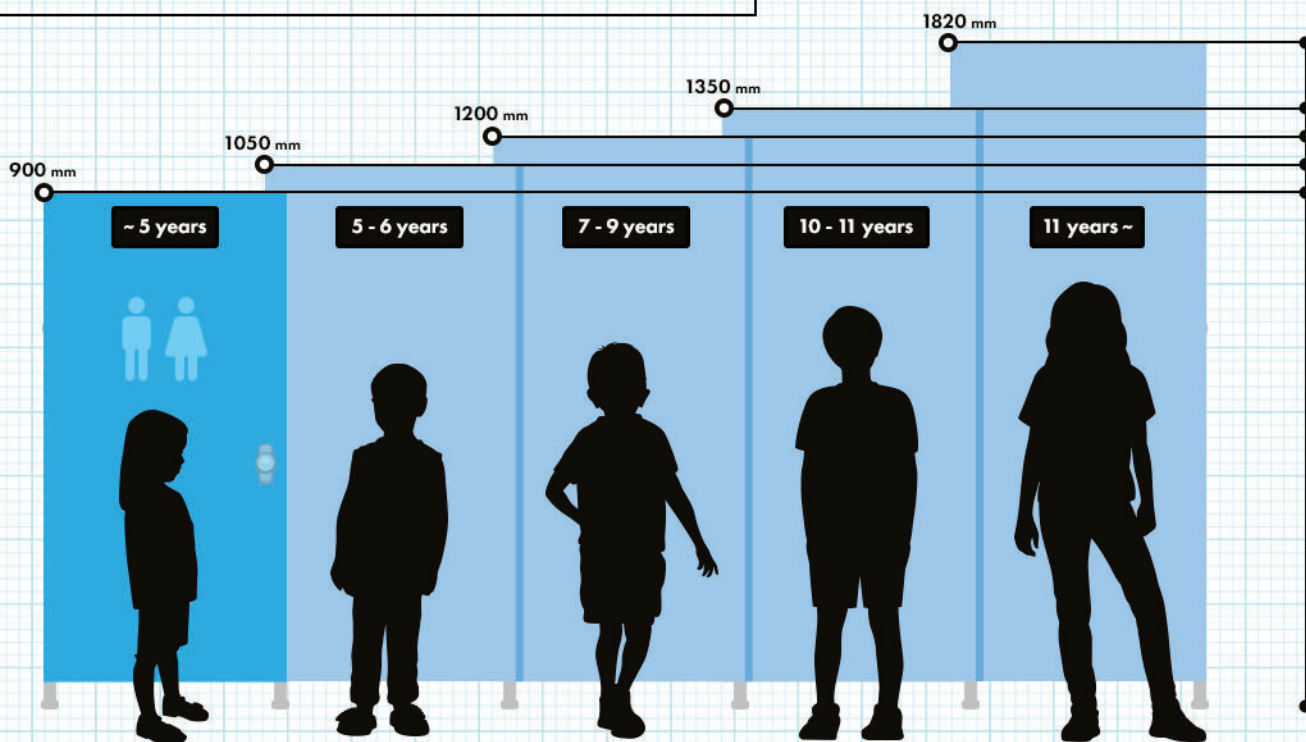

Recommended Door Heights for Children's Toilet Cubicles